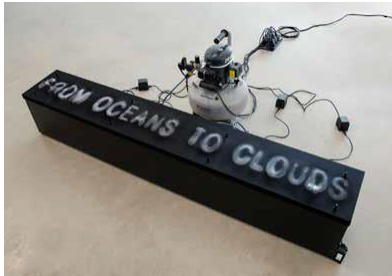

Lennart Lahuis
Astromelancholia, 2020-2021
200 x 85 x 40 cm
Courtesy the artist and Dürst Britt &
Mayhew Gallery, Den Haag
Foto: Gert Jan van Rooij

Lennart Lahuis
Dial V (with Sighs too deep for words),
2022
100 x 75 cm
Courtesy the artist and Dürst Britt &
Mayhew Gallery, Den Haag
Foto: Lennart Lahuis